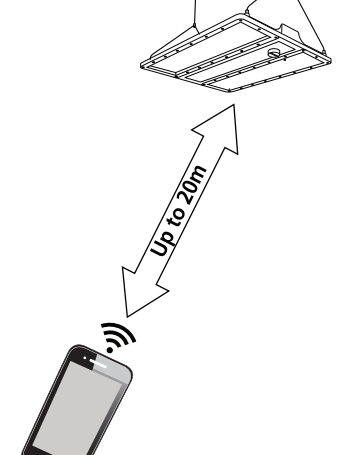

Up to 20m

1 **SylSmart Connected**
Feilo Sylvania Europe

2

Download on the App Store GET IT ON Google Play

3 **Create Project**

4 **Area**

5 **Zone**

6

7

8

9