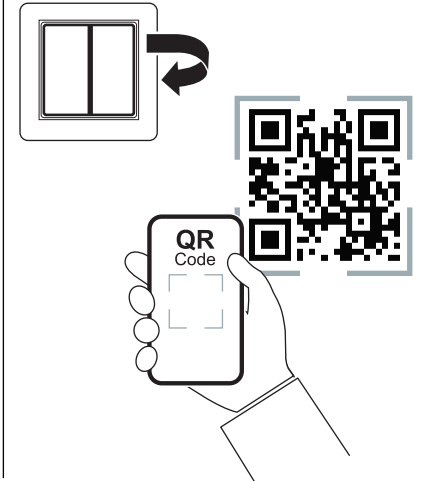

 Download on the App Store  GET IT ON Google Play

3  **Create Project**

4  **Area**

5  **Zone**

6 

7 

8 

9 

1  SylSmart Switch
0041538 / V970003 / V970004

3  SylSmart Switch
0041538 / V970003 / V970004

1  Configure Scene

2 

3 

1  Calibration

2 

3 