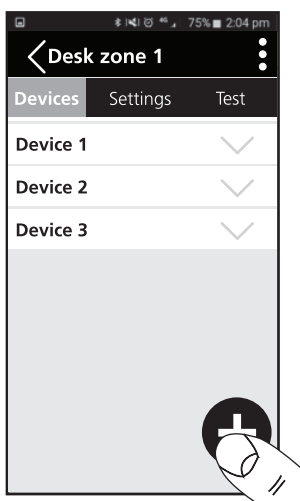

 Download on the App Store  GET IT ON Google Play

3  **Create Project**

4  **Area**

5  **Zone**

6 

7 

8 

9 

1  SylSmart Switch
0041538 / V970003 / V970004

3  SylSmart Switch
0041538 / V970003 / V970004

1  Configure Scene

2 

3 

1  Calibration

2 

3 