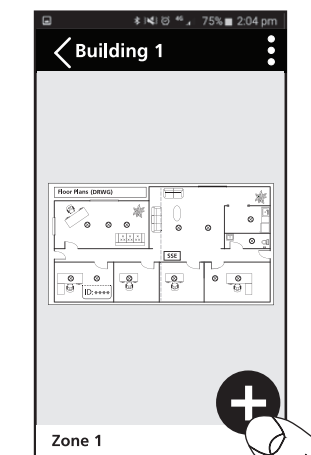

 Download on the App Store  GET IT ON Google Play

3  **Create Project**

4  **Area**

5  **Zone**

6 

7 

8 

9 

1  SylSmart Switch
0041538 / V970003 / V970004

3  SylSmart Switch
0041538 / V970003 / V970004

1  Configure Scene

2 

3 

1  Calibration

2 

3 