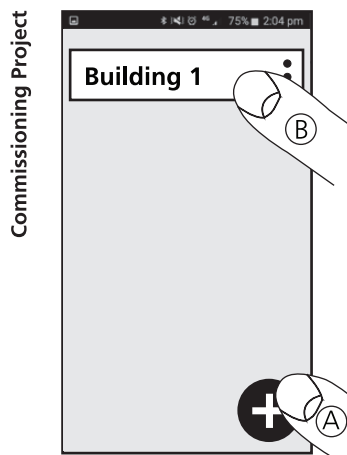

Up to 20m

Highbay Suspended

Highbay

Zhaga Book 18 Ready

Control Node

Highbay

1  **SylSmart Connected**
Feilo Sylvania Europe

2 

 Download on the App Store  GET IT ON Google Play

3  **Create Project**

4  **Area**

5  **Zone**

6 

7 

8 

9 