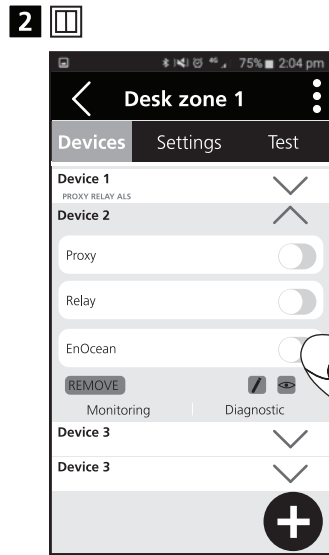

 Download on the App Store  GET IT ON Google Play

3  **Create Project**

4  **Area**

5  **Zone**

6 

7 

8 

9 

1  SylSmart Switch
0041538 / V970003 / V970004

3  SylSmart Switch
0041538 / V970003 / V970004

1  Configure Scene

2 

3 

1  Calibration

2 

3 