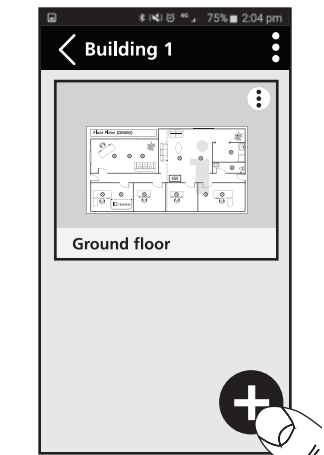

Up to 20m

Highbay Suspended

Highbay

Zhaga Book 18 Ready

Control Node

Highbay

1  **SylSmart Connected**
Feilo Sylvania Europe

2 

 Download on the App Store  GET IT ON Google Play

3  **Create Project**

4  **Area**

5  **Zone**

6 

7 

8 

9 