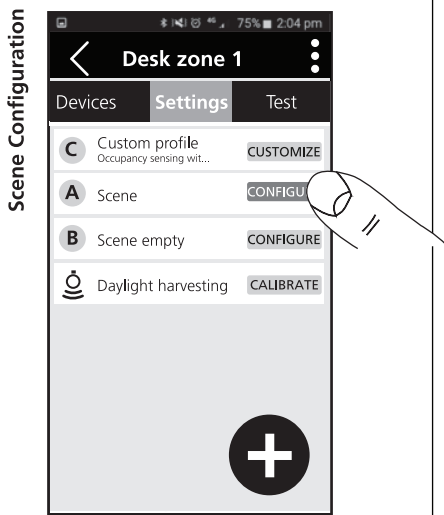

 Download on the App Store  GET IT ON Google Play

3  **Create Project**

4  **Area**

5  **Zone**

6 

7 

8 

9 

1  SylSmart Switch
0041538 / V970003 / V970004

3  SylSmart Switch
0041538 / V970003 / V970004

1  Configure Scene

2 

3 

1  Calibration

2 

3 