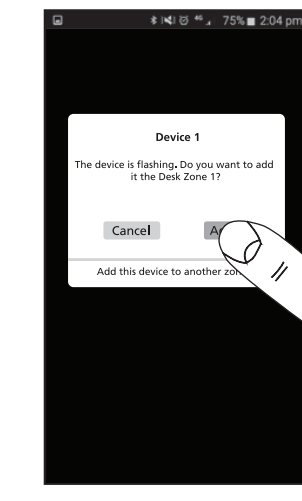

 Download on the App Store  GET IT ON Google Play

3  **Create Project**

4  **Area**

5  **Zone**

6 

7 

8 

9 

1  SylSmart Switch
0041538 / V970003 / V970004

3  SylSmart Switch
0041538 / V970003 / V970004

1  Configure Scene

2 

3 

1  Calibration

2 

3 