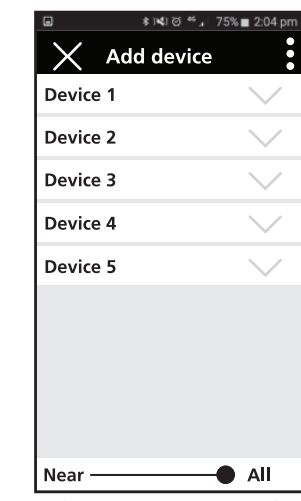

 Download on the App Store  GET IT ON Google Play

3  **Create Project**

4  **Area**

5  **Zone**

6 

7 

8 

9 

1  SylSmart Switch
0041538 / V970003 / V970004

3  SylSmart Switch
0041538 / V970003 / V970004

1  Configure Scene

2 

3 

1  Calibration

2 

3 